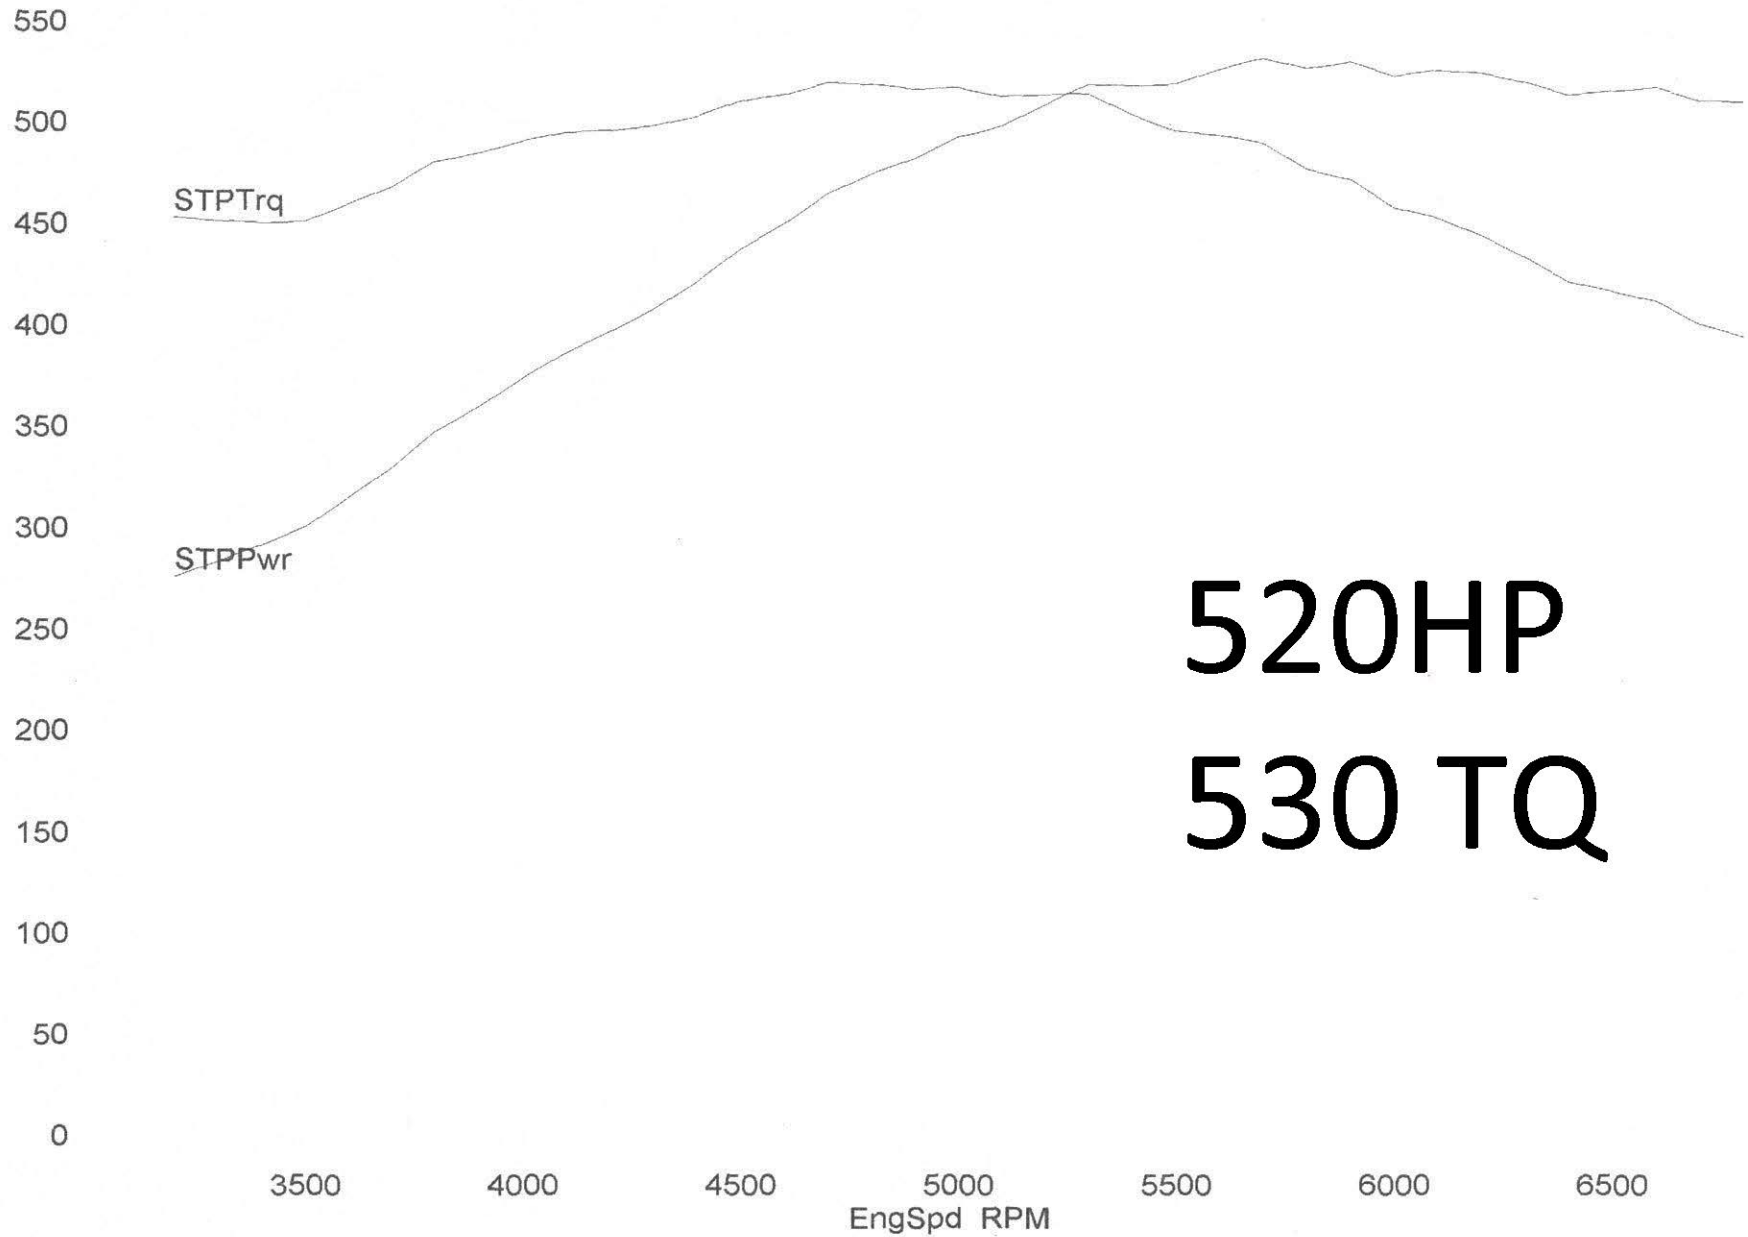

Corrected Torque and Power

520HP
530 TQ